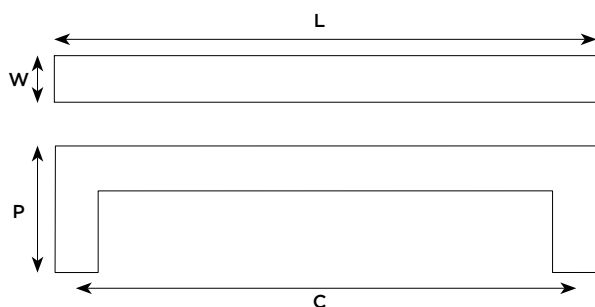

A1180

BOW

BOW BUTTON LARGE FURNITURE PULL

DIMENSIONS

	A1180 ###
C	160mm / 6 5/16"
L	186mm / 7 11/32"
P	26mm / 1 1/32"
W	25mm / 1"

- C** Centre to centre
- L** Length overall
- P** Projection (at highest point)
- W** Width (at widest point)

Imperial measurements converted from metric to nearest 1/32nd"
Dimensional tolerance +/- 1.5mm

Leather Finishes

Cap Finishes

FINISHES

FIXINGS

- Standard** 2 of M5 x 40mm long pan head bolts (with 6BA tapped head), M5 hexagon dome nuts
- Alternative** 2 of M5 x 30mm / 40mm / 50mm / pan head bolts (with 6BA tapped head)
Face fixing wood screw option also available